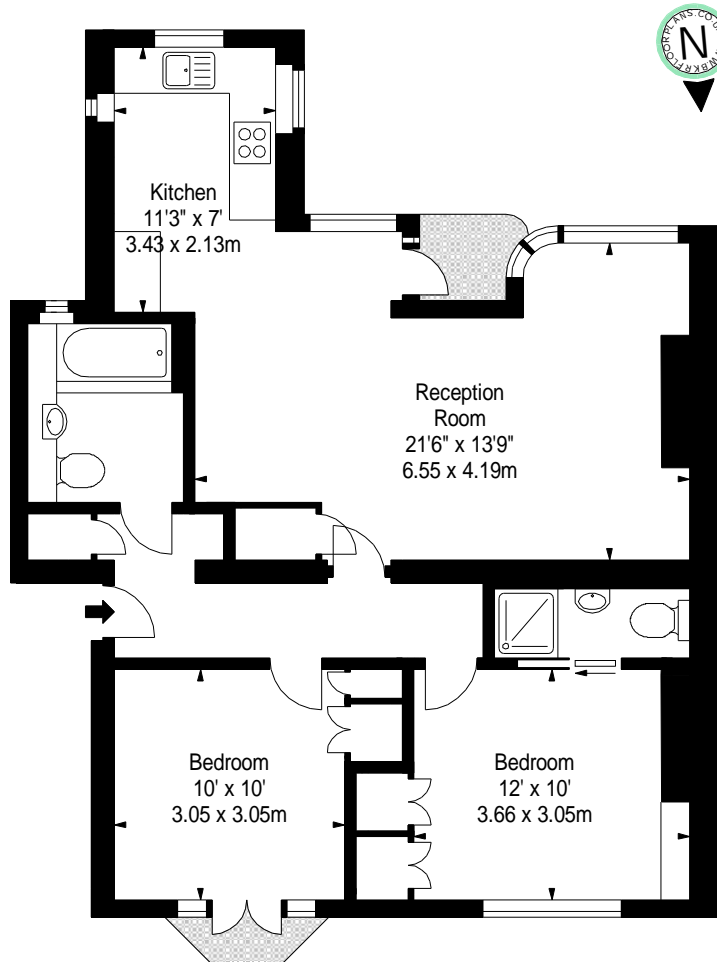

**Flat 58,
South Block,
Kew Bridge Court, W4**

**Approx. Gross Internal Area *
788 Ft² - 73.21 M²**

Third Floor