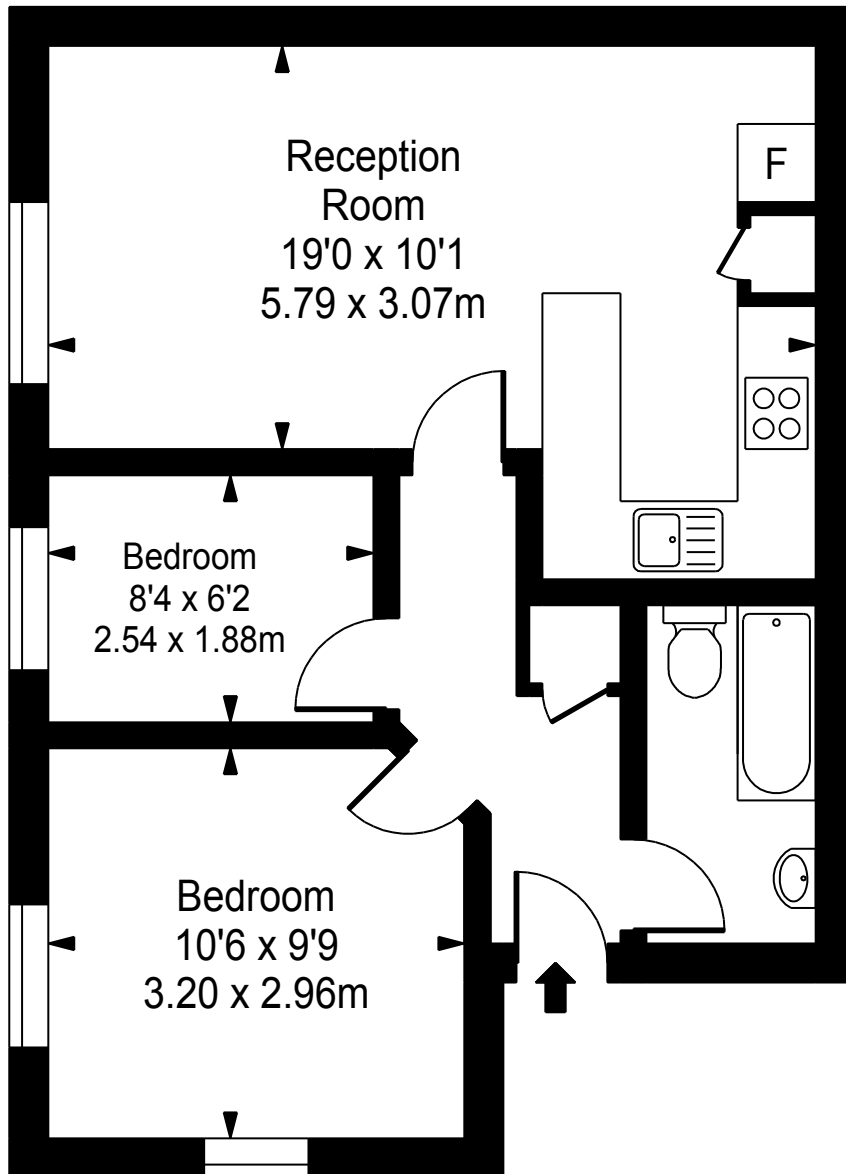

Viscount drive

Approx Gross Internal Area **490 Sq Ft - 45.52 Sq M**

For Illustration Purposes Only - Not To Scale
Floor plan by www.creativeplanetlk.com